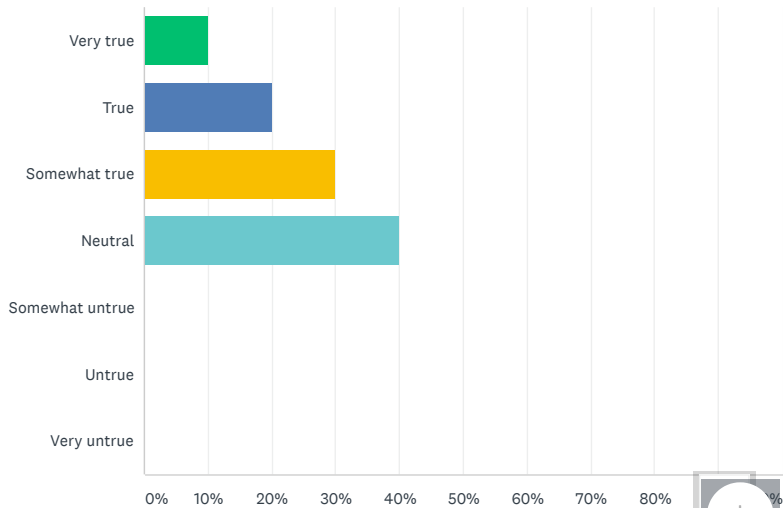

“I feel more aware of my feelings right now.” Rate the accurac statement.

Answered: 10 Skipped: 0

ANSWER CHOICES

RESPONSES