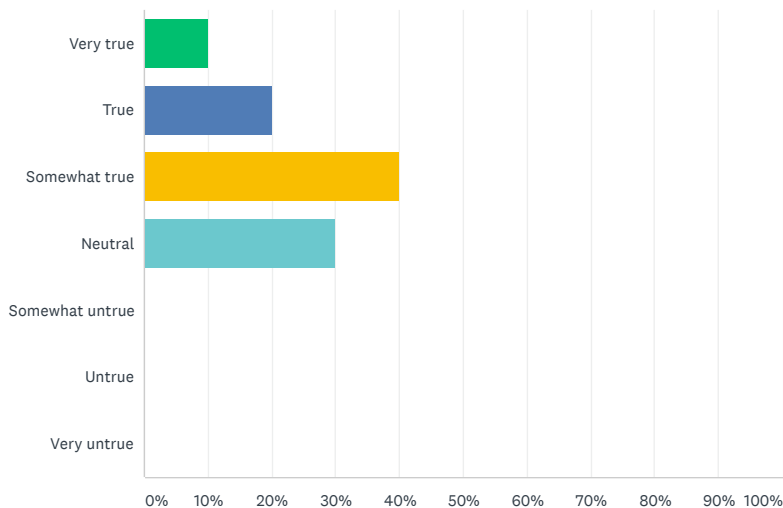

EXPORTS ⓘ

PAID FEATURE
Export your survey data in .PDF, .XLS, .CSV, .PPTX, or SPSS format.

UPGRADE [Learn more »](#)

🔗

ANSWER CHOICES	RESPONSES
Very true	10.00%
True	20.00%
Somewhat true	30.00%
Neutral	40.00%
Somewhat untrue	0.00%
Untrue	0.00%
Very untrue	0.00%
TOTAL	

Q4

Customiz

“I feel more aware of my thoughts right now.” Rate the accuracy of the statement.

Answered: 10 Skipped: 0

ANSWER CHOICES	RESPONSES
Very true	10.00%
True	20.00%
Somewhat true	40.00%
Neutral	30.00%
Somewhat untrue	0.00%
Untrue	0.00%
Very untrue	0.00%
TOTAL	

Q5

Customiz

Rate the effectiveness of this exercise in making you feel calm and in control.

Answered: 10 Skipped: 0

Not at all effective