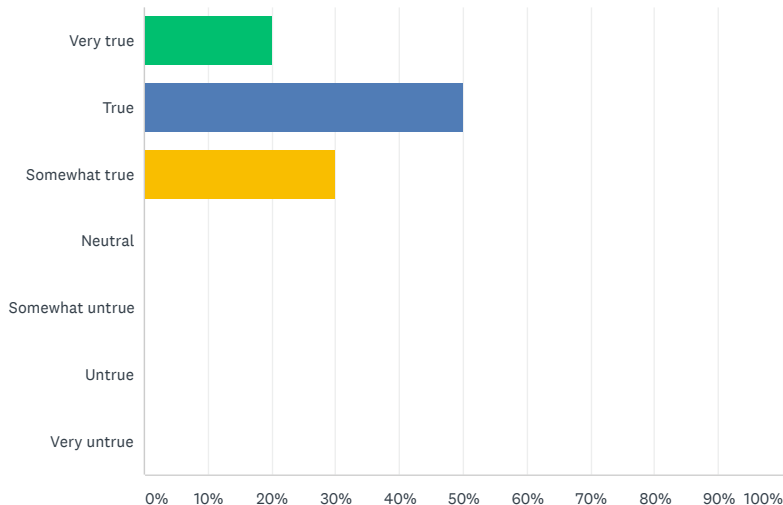

### I feel more aware of my physical surroundings right now. Rate the accuracy of this statement.

Answered: 10 Skipped: 0

ANSWER CHOICES

RESPONSES

Very true	20.00%
True	50.00%
Somewhat true	30.00%
Neutral	0.00%
Somewhat untrue	0.00%
Untrue	0.00%
Very untrue	0.00%